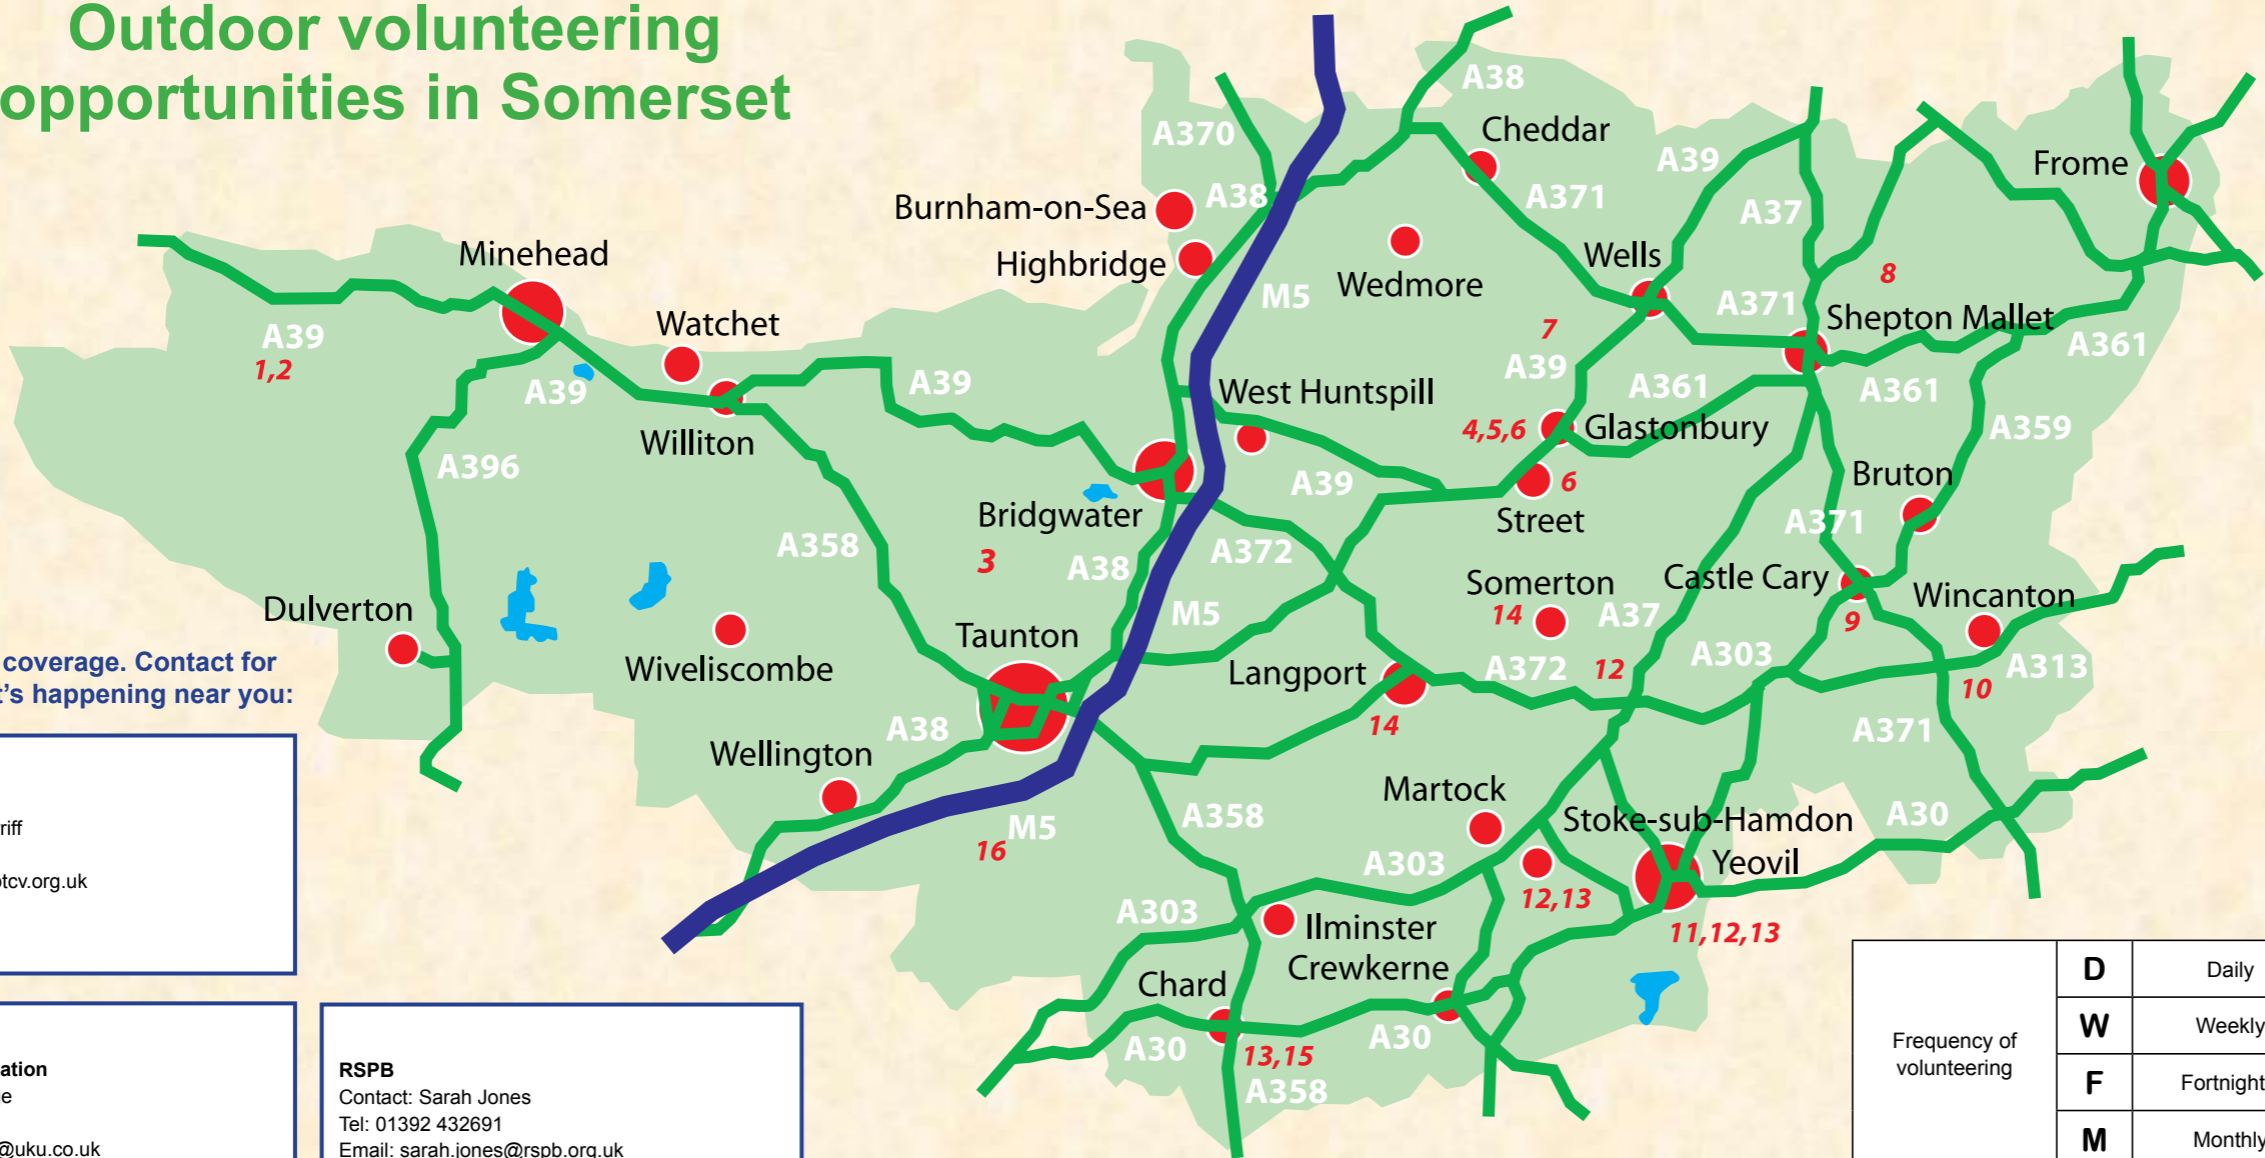

Sedgemoor Conservation Volunteers
Wells/Glastonbury to coast. Mendips/Poldens to Somerton
Contact: Anne & Norman Lees
Tel: 01278 641521
Email: leesmark@supanet.com
http://www.the-van.com/scv/
F ♻️

Somerset Earth Science Centre
Stoke St Michael
Contact: Gill Odolphe
Tel: 01749 840156
Email: gill@earthsciencecentre.org.uk
www.earthsciencecentre.org.uk
W ♻️ T ♿

Carymoor Environmental Centre
Castle Cary
Contact: Julia Percy
Tel: 01963 350143
Email: julia.percy@carymoor.org.uk
www.carymoor.org.uk
W ♻️ T

Balsam Centre & Growing Space
Wincanton
Contact: Rachel Kennedy
Tel: 01963 31842
Email: rachel@balsamcentre.org.uk
www.balsamcentre.org.uk/?page_id=15
W ♻️ 🚗 T ♿

The Vanessa Project
Yeovil
Contact: Alison Hayward
Tel: 01935 474875
Email: alison.hayward@southsomersetmind.co.uk
http://vanessaproject.netne.net
W ♻️ 🚗 T

BTCV
Ham Hill, Yeovil Country Park, Lytes Cary Manor
Contact: Paul Sherriff
Tel: 01935 415255
Email: p.sherriff@btcv.org.uk
www2.btcv.org.uk
W ♻️ 🚗

South Somerset District Council
Yeovil Country Park, Ham Hill, Chard Reservoir
Contact: Katy Munday
Tel: 01935 462522
Email: countryside@southsomerset.gov.uk
www.southsomerset.gov.uk
W ♻️ T

Outdoor volunteering opportunities in Somerset

County-wide coverage. Contact for details of what's happening near you:

BTCV
Contact: Paul Sherriff
Tel: 01935 415255
Email: p.sherriff@btcv.org.uk
www2.btcv.org.uk

Butterfly Conservation
Contact: Mike Ridge
Tel: 01278 450793
Email: dave.ayling@uku.co.uk
www.somerset-butterflies.org.uk

National Trust
Contact: Nigel Garnsworthy/Isabella Mullin
Tel: 01823 451814
Email: nigel.garnsworthy@nationaltrust.org.uk
www.nationaltrust.org.uk/main/w-global/w-localtoyou/w-wessex.htm

Natural England
Contact: Simon Clarke
Tel: 01458 860120
Email: simon.clarke@naturalengland.org.uk
www.naturalengland.org.uk/regions/south_west/

RSPB
Contact: Sarah Jones
Tel: 01392 432691
Email: sarah.jones@rspb.org.uk
www.rspb.org.uk

Somerset Rural Youth Project
Contact: Barney Simmons
Tel: 01984 639600
Email: barneysimmons@sryp.org.uk
http://sryp.org.uk

Somerset Wildlife Trust
Contact: Toria Hare
Tel: 01823 652440
Email: toria.hare@somersetwildlife.org
www.somersetwildlife.org

Neroche Conservation Volunteers
Blackdown Hills AONB
Contact: Caroline/ Jill
Tel: 01823 680846
Email: info@nerochescheme.org
www.nerochescheme.org
M ♻️

Magdalen Project
Chard
Contact: Giles Aspinall
Tel: 01460 30144
Email: giles@themagdalenproject.org.uk
www.themagdalenproject.org.uk
W ♻️ 🚗 T

Central Somerset Outdoor Learning Partnership
Somerton, Langport
Contact: Jane Wilson
Tel: 01458 446799
Email: jane.prioryfarm@talktalk.net
http://wilderwoods.org
M ♻️ T

Frequency of volunteering	D	Daily
	W	Weekly
	F	Fortnightly
	M	Monthly
Type of volunteering task	♻️	Conservation
	🍷	Horticulture
	♻️	Gardening
	🚗	Public transport / transport available
	T	Toilets
	♿	Disabled access